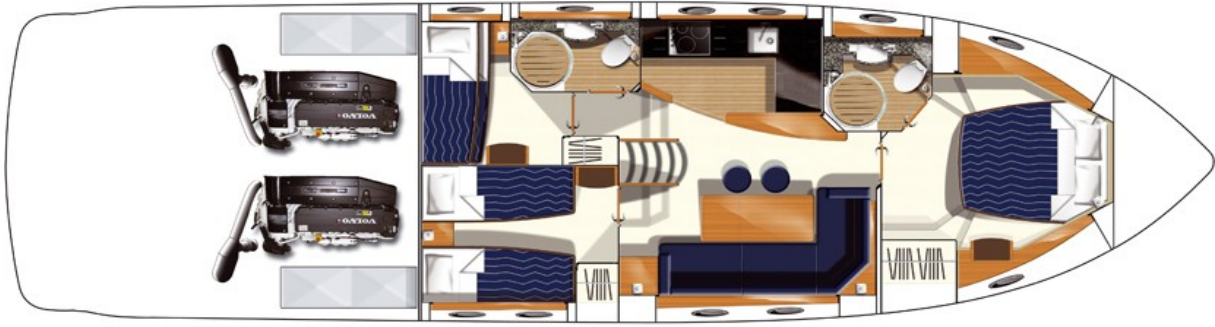

### Options:

Double berth conversion insert (Starboard cabin)  
Hardtop version with electric GRP sunroof  
Passerelle (telescopic concealed type)  
Additional 10m of 10mm anchor chain (total of 50m)  
Icemaker below steps from cockpit  
Foredeck freshwater anchor / deckwash system  
Premium Audio System  
17" LCD TV in Forward cabin linked to BOSE 3.2.1.  
Fit dishwasher in galley  
ONAN 13,5 KW / 50 Hz generator  
Run all sink/shower outlets into standard gray water tank  
Furuno 1934C colour Radar/Chartplotter with GPS (10.4" scr.)  
Airconditioning System  
Cockpit airconditioning  
Mosquito screens for portholes (each) 10x  
System 2 toilet (Y valve, 2 type discharge system), el.

---

Illustration photos